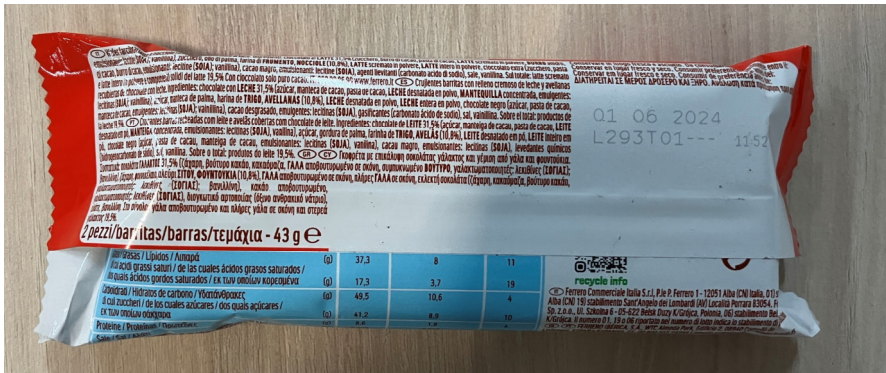

Kinder Bueno 43g

GREEN

greens
SUPERMARKET

Greens Quad Ltd
The Quad Business Centre, Central Business Distr
Ict, Birkirkara
Opening Hours: Mon to Sun: 07:00-00:00
Public Holidays Open till 00:00

15/01/2024 - 11:16:32 AM

KINDER BUENO
1.00 x 1.00 [disc. @ 0.98] 0.98 E