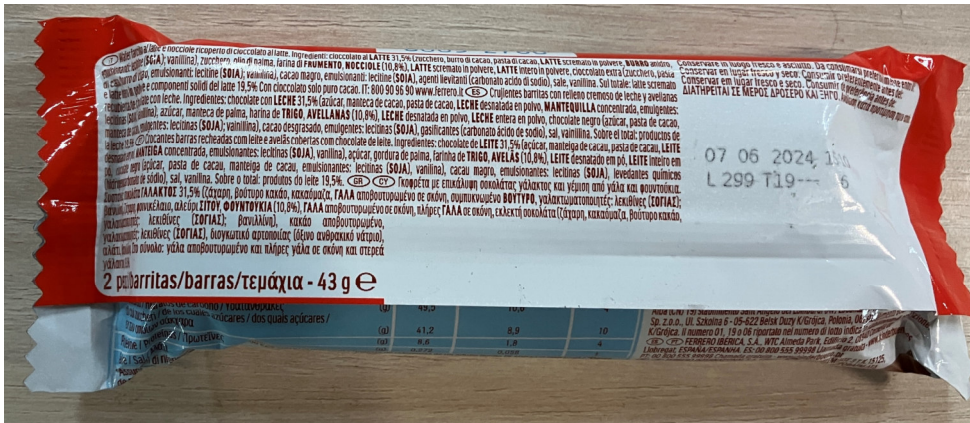

Kinder Bueno 43g

SPAR

INTERSPAR
Daniel's Shopping Complex
Hamrun
VAT No: 2335-1524 EXD: EX 3721
BCRS Reg No: BCRS/RT/22-06722
15/01/2024 - 9:44:07 AM

KINDER BUENO T2
1.000 x 0.99 0.99 E