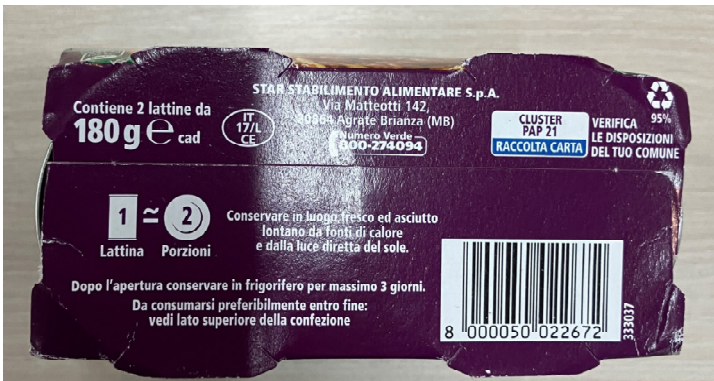

Star, Gran Ragù, extra taste, 2 x 180g

PAVI

Star, Gran Ragù, extra taste, 2 x 180g

PAMA

Star, Gran Ragù, extra taste, 2 x 180g

WELBEE'S

welbee's
supermarket

PSATLA STREET
STA VENERA
TEL: 2148 0807

DATE: 15/01/2024

TIME: 11:18

Star I1 Mio Gran Ragù Extra Gusto 180 grms
1.000 x 3.35= 3.35 E

Star, Gran Ragù, extra taste, 2 x 180g

SMART

Smart Supermarket Ltd
252, Smart Supermarket
Naxxar Road
Birkirkara, BKR 9042
00356 21442728
VAT Number: MT11160329 EX0342
BCRS Number: BCRS/RT/22-09819

Date: 15/01/2024 Time: 12:11:00

Gran Ragù Extra Gusto €3.27 E
2x180Gr Star

Star, Gran Ragù, extra taste, 2 x 180g

SPAR

Star, Gran Ragù, extra taste, 2 x 180g

GREEN

greens SUPERMARKET
Greens Quad Ltd
The Quad Business Centre, Central Business Distr
1ct, Birkirkara
Opening Hours: Mon to Sun: 07:00-00:00
Public Holidays Open till 00:00